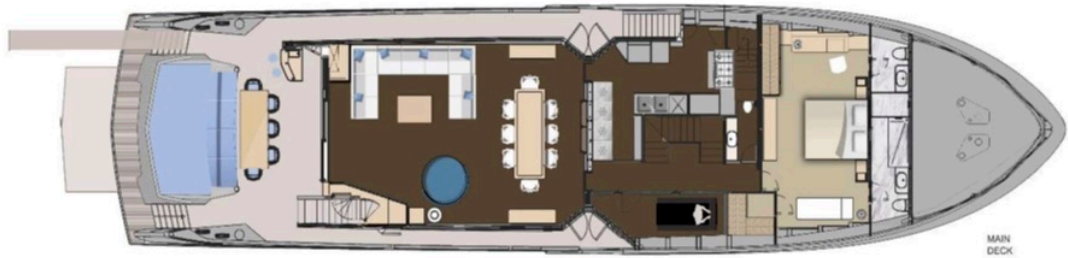

Numarine 32XP Explorer Yacht

GENERAL ARRANGEMENT